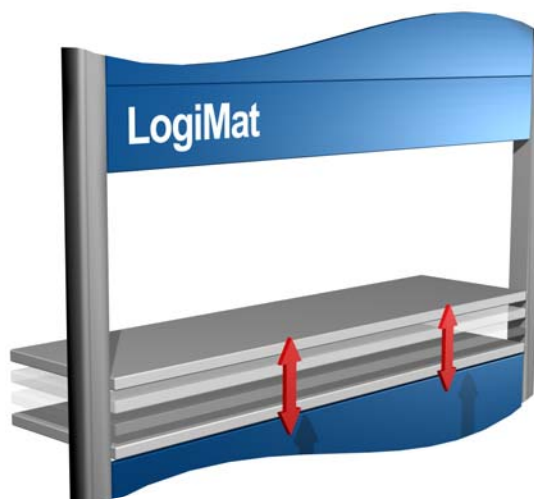

LogiLift

a continuously variable service opening for the LogiMat vertical lift...

Our option for LogiMat, the market leading vertical lift, offers extended options for ergonomic picking.

LogiLift is a continuously variable service opening, individually adjustable to the operator in order to guarantee a 100% ergonomically correct picking height...

By combining LogiLift with LogiTilt (tilting device for LogiMat drawers), the world's most ergonomic picking station is obtained.

LogiLift can be delivered as an option on new LogiMat vertical lifts, and it can be mounted on existing units...