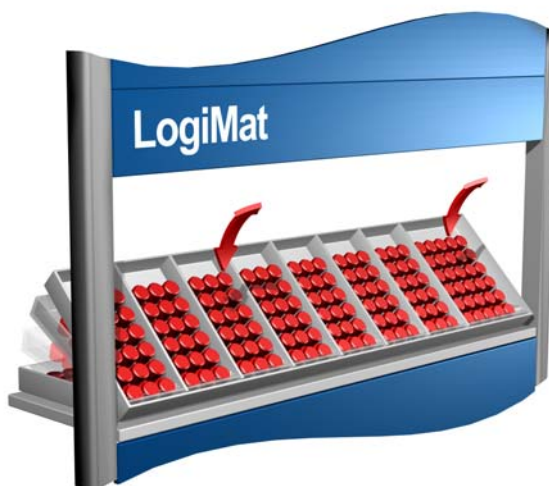

LogiTilt

a tilting device for the trays in the service opening of the LogiMat vertical lift...

With our option for the market leading vertical lift LogiMat we have once again set new standards for ergonomic handling.

LogiTilt is a tilting device for the LogiMat service opening. By tilting the drawer ca. 45 degrees the picking depth is minimized. The operator no longer needs to stretch for picking from the back of the drawer, and at the same time the overview is optimized.

By combining LogiTilt and LogiLift (adjustable service opening on LogiMat) the world's most ergonomic picking station is obtained.

LogiTilt can be delivered as an option on new LogiMat vertical lifts, and it can be mounted on existing units...